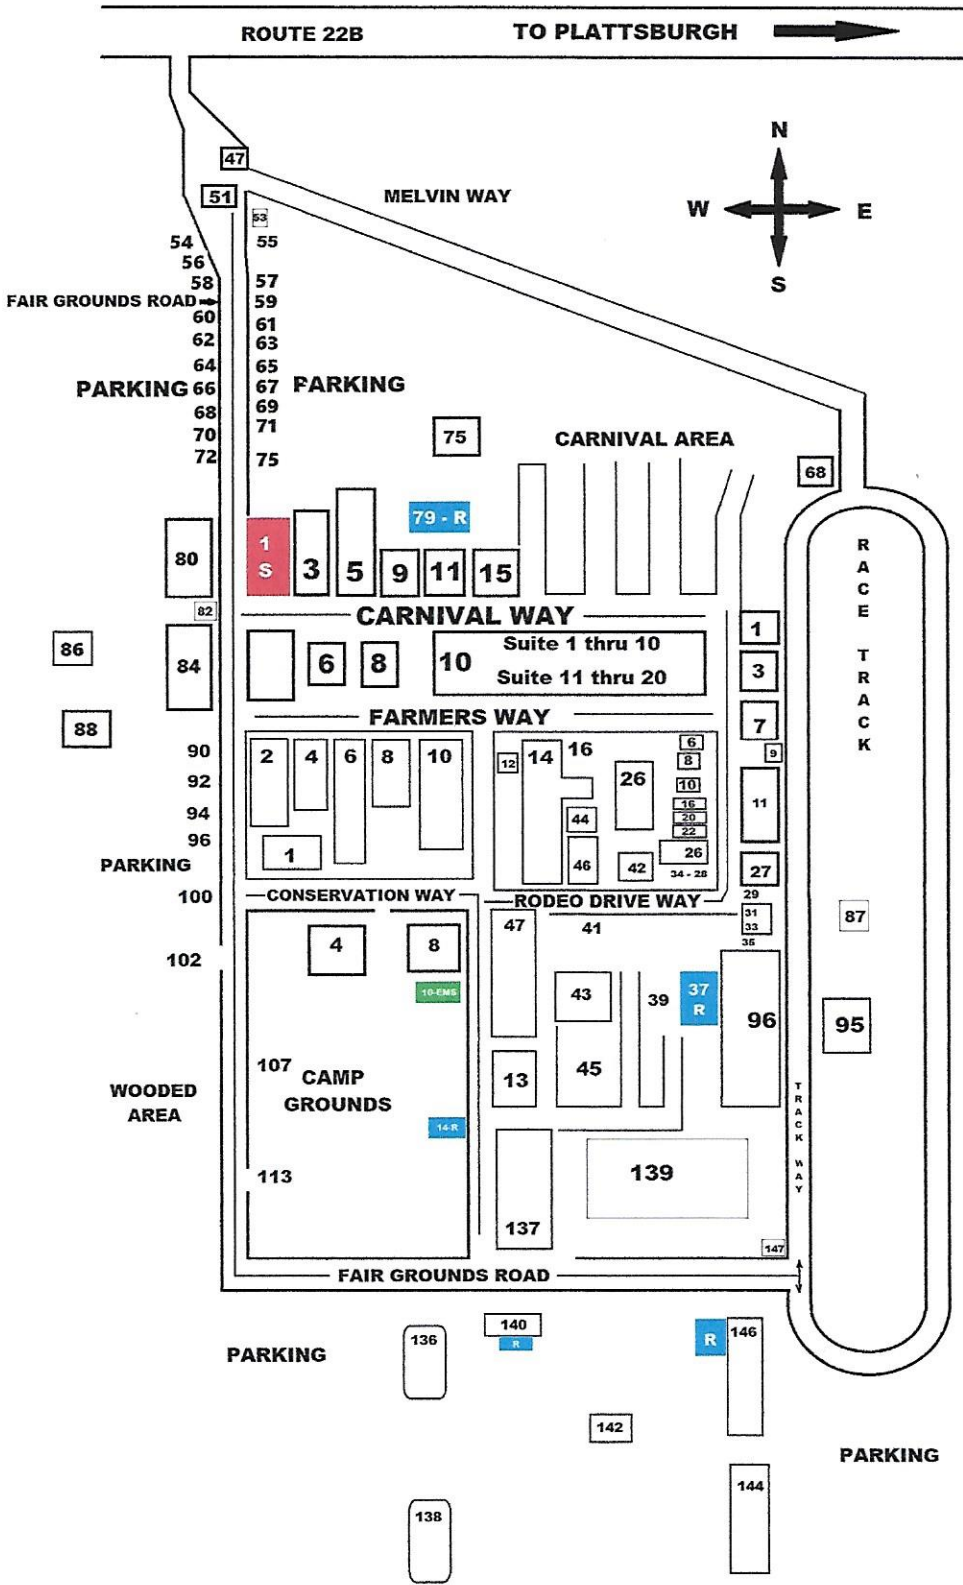

MAP

MAP LEGEND

EMERGENCY DIAL 911
 SECURITY - 1 CARNIVAL WAY ■
 FIRST AID - 10 CONSERVATION WAY ■
 RESTROOMS - ■

FAIR GROUNDS ROAD

- 47 Pit Demo/Tractor Pull
- 51-Ticket Booth
- 53-Walk-in Ticket Booth
- 79- Restroom
- 80-North Country Squares
- 82-Fire Dept. Staging
- 84-Fair Office
- 137-Saddle Horse Barn
- 136- Horse Show Rink
- 138- Horse Rink
- 139- Wee Wee Racing Pigs
- 140- Adirondack Tack
- 142-Key R-D Trailer Sales
- 144-Horse Barn
- 146-Race Horse Barn

RODEO DRIVE WAY

- 3- Food Vendor
- 6- Food Vendor
- 7-North Country Squares Food Booth
- 8-Polish Corner - Food Vendor
- 10-Food Booth
- 11-Vendor Building
- 16-Subway
- 20-Giuseppe's Pizza
- 22-Zack's Shack
- 26-B&B Saloon
- 27-Democratic Food Booth
- 29-Grandstand Entrance
- 30-Food Booth
- 31-Grandstand Ticket Booth
- 32-Food Booth
- 33-The Village Diner
- 34-Food Booth
- 35-Grandstand Exit
- 37-Rest Rooms
- 39 Exhibit Area
- 41-Vendor Tent
- 42-School House
- 43-Sheep Building
- 45-Outside Vendor Area
- 46-Antique Museum
- 47- Buffalo Barfield

FARMERS WAY

- 2-Community Building
- 4-Domestic/Fine Arts
- 6-4-H Barn
- 8- Firefighters Building
- 10-FFA Barn
- 14-Cattle Barn
- 26-Vendor Building

CONSERVATION WAY

- 1-Pipsqueak's Party Time
- Saw Dust Pile Coin Hunt
- 4-Conservation Building
- 8-Fair Maintenance Bldg.
- 10-First Aid Building
- 13-Goat Bldg.
- 14-Rest Rooms

TRACK WAY

- 68-Derby Inspection
- 87-Weight Station
- 95-Main Stage
- 96-Main Grandstand

(Map is not to scale)